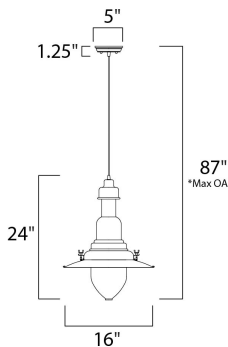

SLOPE: 120
 OPERATING TEMPERATURE:
 -20°C (-4°F), 40°C (104°F)

*max overall height

MEASUREMENTS

DIMENSION : 16" W x 24" H
 MAX OAH : 96.5" OAH
 HANGING WEIGHT : 6.6 lb

LAMPING

INPUT VOLTAGE : 120V
 LUMENS : 0 Rated
 BULB : 1 x 60W Incandescent E26 Medium , 60W Total
 BULB INCLUDED : (Not Included)
 DIMMABLE :