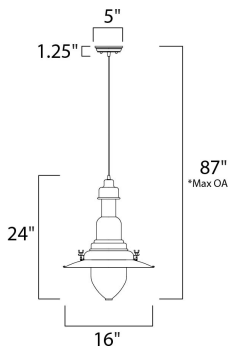

SLOPE: 120  
 OPERATING TEMPERATURE:  
 -20°C (-4°F), 40°C (104°F)

\*max overall height

**MEASUREMENTS**

DIMENSION : 16" L x 16" W x 24" H  
 MAX OAH : 96.5" OAH  
 CANOPY : 5" W x 1.25" H x 5" L  
 HANGING WEIGHT : 6.6 lb