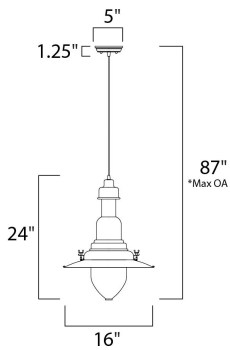

ADDITIONAL

SLOPE: 120
 OPERATING TEMPERATURE:
 -20°C (-4°F), 40°C (104°F)

*max overall height

MEASUREMENTS

- DIMENSION : 16" L x 16" W x 24" H
- MAX OAH : 96.5" OAH
- CANOPY : 5" W x 1.25" H x 5" L
- HANGING WEIGHT : 5.51 lb