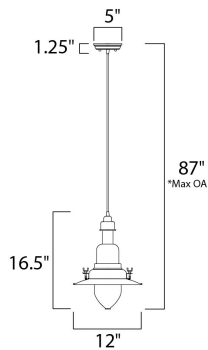

\*max overall height

**MEASUREMENTS**

DIMENSION : 12" W x 16.5" H  
 MAX OAH : 91.25" OAH  
 HANGING WEIGHT : 4.85 lb

**LAMPING**

INPUT VOLTAGE : 120V  
 LUMENS : 0 Rated  
 BULB : 1 x 100W Incandescent MB , 100W Total  
 BULB INCLUDED : (Not Included)  
 DIMMABLE :