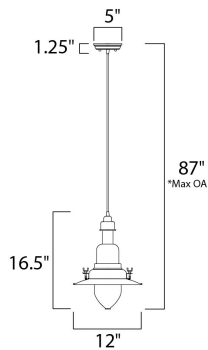

*max overall height

MEASUREMENTS

- DIMENSION : 12" L x 12" W x 16.5" H
- MAX OAH : 91.25" OAH
- CANOPY : 5" W x 1.25" H x 5" L
- HANGING WEIGHT : 4.85 lb

LAMPING

- INPUT VOLTAGE : 120V
- LUMENS : 0 Rated
- BULB : 1 x 100W Incandescent MB , 100W Total
- BULB INCLUDED : (Not Included)
- DIMMABLE :