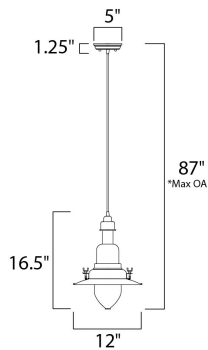

MEASUREMENTS

DIMENSION : 12" L x 12" W x 16.5" H
 MAX OAH : 91.25" OAH
 CANOPY : 5" W x 1.25" H x 5" L
 HANGING WEIGHT : 4.85 lb

LAMPING

INPUT VOLTAGE : 120V
 LUMENS : 0 Rated
 BULB : 1 x 100W Incandescent E26 Medium , 100W Total
 BULB INCLUDED : (Not Included)
 DIMMABLE :