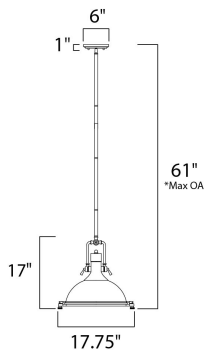

*max overall height

MEASUREMENTS

- DIMENSION : 17.75" L x 17.75" W x 17" H
- MAX OAH : 61" OAH
- CANOPY : 6" W x 1.25" H
- HANGING WEIGHT : 10.34 lb

LAMPING

- INPUT VOLTAGE : 120V
- LUMENS : 1,150 Rated
- BULB : 1 x 60W Incandescent E26 Medium , 60W Total
- BULB INCLUDED : (Not Included)
- DIMMABLE : Yes