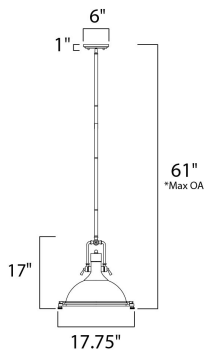

\*max overall height

**MEASUREMENTS**

- DIMENSION : 17.75" L x 17.75" W x 17" H
- MAX OAH : 61" OAH
- CANOPY : 6" W x 1" H x 6" L
- HANGING WEIGHT : 2.4 lb

**LAMPING**

- INPUT VOLTAGE : 120V
- LUMENS : 1,150 Rated
- BULB : 1 x 60W Incandescent E26 Medium , 60W Total
- BULB INCLUDED : (Not Included)
- DIMMABLE : Yes