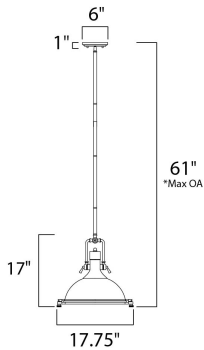

\*max overall height

**MEASUREMENTS**

- DIMENSION : 17.75" L x 17.75" W x 17" H
- MAX OAH : 61" OAH
- CANOPY : 6" W x 1" H x 6" L
- HANGING WEIGHT : 2.4 lb

**LAMPING**

- INPUT VOLTAGE : 120V
- LUMENS : 1,150 Rated
- BULB : 1 x 60W Incandescent E26 Medium , 60W Total
- BULB INCLUDED : (Not Included)
- DIMMABLE : Yes