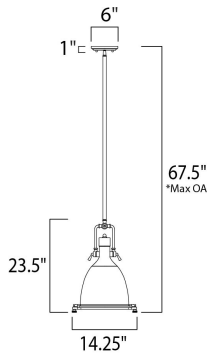

\*max overall height

**MEASUREMENTS**

- DIMENSION : 14.25" L x 14.25" W x 23.5" H
- MAX OAH : 67.5" OAH
- CANOPY : 6" W x 1" H x 6" L
- HANGING WEIGHT : 9.46 lb

**LAMPING**

- INPUT VOLTAGE : 120V
- LUMENS : 1,150 Rated
- BULB : 1 x 60W Incandescent E26 Medium , 60W Total
- BULB INCLUDED : (Not Included)
- DIMMABLE : Yes