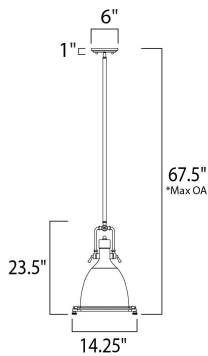

\*max overall height

**MEASUREMENTS**

- DIMENSION : 14.25" L x 14.25" W x 23.5" H
- MAX OAH : 67.5" OAH
- CANOPY : 6" W x 1" H x 6" L
- HANGING WEIGHT : 9.46 lb

**LAMPING**

- INPUT VOLTAGE : 120V
- LUMENS : 1,150 Rated
- BULB : 1 x 60W Incandescent E26 Medium , 60W Total
- BULB INCLUDED : (Not Included)
- DIMMABLE : Yes