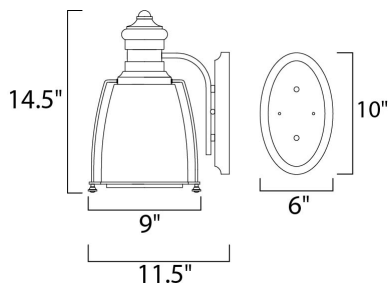

MEASUREMENTS

DIMENSION : 9" L x 9" W x 14.5" H x 11.5" Ext
 MAX OAH : 6" W x 10" H
 HANGING WEIGHT : 6.6 lb

LAMPING

INPUT VOLTAGE : 120V
 LUMENS : 1,150 Rated
 BULB : 1 x 100W Incandescent E26 Medium , 100W Total
 BULB INCLUDED : (Not Included)
 DIMMABLE : Yes
 COLOR_TEMP : 2700K