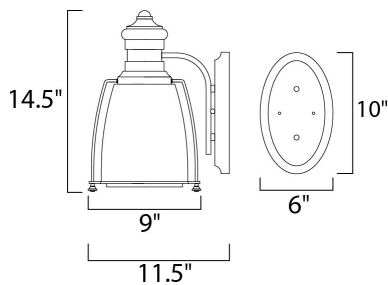

MEASUREMENTS

DIMENSION : 9" L x 9" W x 14.5" H x 11.5" Ext
 MAX OAH : 6" W x 10" H
 HANGING WEIGHT : 6.6 lb

LAMPING

INPUT VOLTAGE : 120V
 LUMENS : 1,150 Rated
 BULB : 1 x 60W Incandescent E26 Medium , 60W Total
 BULB INCLUDED : (Not Included)
 DIMMABLE : Yes