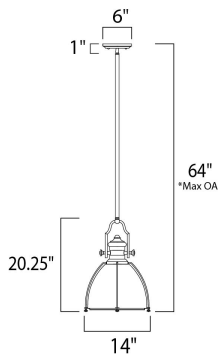

*max overall height

MEASUREMENTS

DIMENSION : 14" L x 14" W x 20.25" H
 MAX OAH : 64" OAH
 CANOPY : 6" W x 1" H x 6" L
 HANGING WEIGHT : 9.9 lb

LAMPING

INPUT VOLTAGE : 120V
 LUMENS : 1,150 Rated
 BULB : 1 x 60W Incandescent E26 Medium , 60W Total
 BULB INCLUDED : (Not Included)
 DIMMABLE : Yes