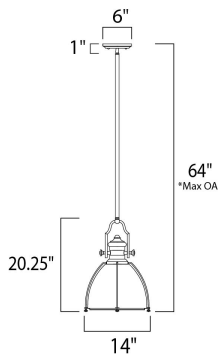

**MEASUREMENTS**

- DIMENSION : 14" L x 14" W x 20.25" H
- MAX OAH : 64" OAH
- CANOPY : 6" W x 1" H x 6" L
- HANGING WEIGHT : 9.9 lb

**LAMPING**

- INPUT VOLTAGE : 120V
- LUMENS : 1,150 Rated
- BULB : 1 x 60W Incandescent E26 Medium , 60W Total
- BULB INCLUDED : (Not Included)
- DIMMABLE : Yes