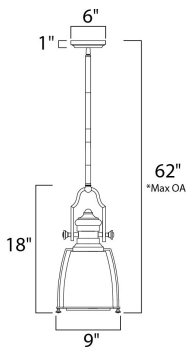

\*max overall height

**MEASUREMENTS**

- DIMENSION : 9" L x 9" W x 18" H
- MAX OAH : 62" OAH
- CANOPY : 6" W x 1" H x 6" L
- HANGING WEIGHT : 6.6 lb

**LAMPING**

- INPUT VOLTAGE : 120V
- LUMENS : 1,150 Rated
- BULB : 1 x 60W Incandescent E26 Medium , 60W Total
- BULB INCLUDED : (Not Included)
- DIMMABLE : Yes