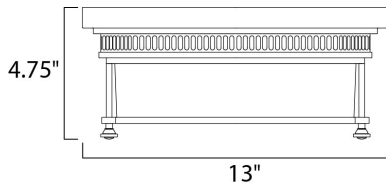

**MEASUREMENTS**

DIMENSION : 13" L x 13" W x 4.75" H  
 HANGING WEIGHT : 5.5 lb

**LAMPING**

INPUT VOLTAGE : 120V  
 LUMENS : 1,344 Rated  
 BULB : 2 x 60W Incandescent E26 Medium , 120W Total  
 BULB INCLUDED : (Not Included)  
 DIMMABLE : Yes