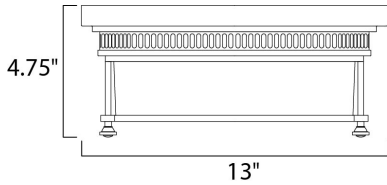

**MEASUREMENTS**

DIMENSION : 13" L x 13" W x 4.75" H  
 HANGING WEIGHT : 5.5 lb

**LAMPING**

INPUT VOLTAGE : 120V  
 LUMENS : 1,344 Rated  
 BULB : 2 x 60W Incandescent E26 Medium , 120W Total  
 BULB INCLUDED : (Not Included)  
 DIMMABLE : Yes