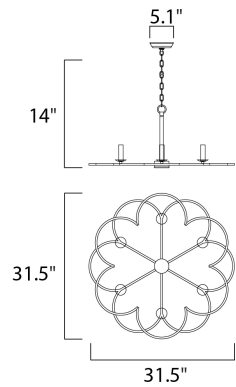

**MEASUREMENTS**

DIMENSION : 31.5" L x 31.5" W x 14" H  
 HANGING WEIGHT : 6.4 lb

**LAMPING**

INPUT VOLTAGE : 120V  
 LUMENS : 0 Rated  
 BULB : 6 x 60W Incandescent E12 Candelabra , 360W Total  
 BULB INCLUDED : (Not Included)  
 DIMMABLE : Yes