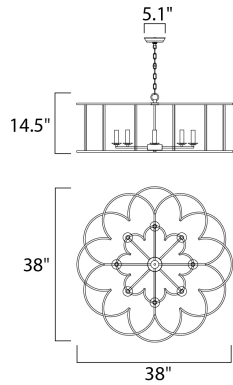

PRODUCT DESCRIPTION

A frame of intersecting semi circles creates an interesting open air design. The frames are finished in our Bronze Fusion which is a contrasting combination of mottled bronze with polished accents. Many of these are large scale for the bold statement while some are pared back for attractive price points.

MEASUREMENTS

DIMENSION : 38" L x 38" W x 14.5" H
 HANGING WEIGHT : 8.6 lb

LAMPING

INPUT VOLTAGE : 120V
 LUMENS : 0 Rated
 BULB : 8 x 60W Incandescent E12 Candelabra , 480W Total
 BULB INCLUDED : (Not Included)
 DIMMABLE : Yes