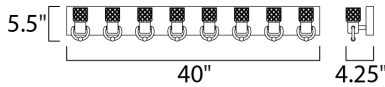

PRODUCT DESCRIPTION

Hand cut Clear crystal goblets adorn cast cups of Polished Nickel sparkle when illuminated by integrated LED. This sophisticated bath vanity collection adds a designer touch to your guest powder room.

MEASUREMENTS

DIMENSION : 40" W x 5.5" H x 4.25" Ext
 BACK PLATE : 4.5" W x 1" H x 2.25" HCO
 HANGING WEIGHT : 14.74 lb

LAMPING

INPUT VOLTAGE : 120V
 LUMENS : 2,520 Rated
 BULB : 8 x 4.5W LED LED , 36W Total
 BULB INCLUDED : (Integrated)
 DIMMABLE : Standard Triac CL
 CRI : 80+ CRI
 COLOR_TEMP : 3000K
 LIGHTING_DIRECTION : BOTH