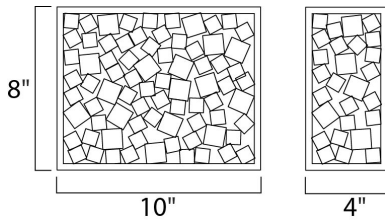

PRODUCT DESCRIPTION

A pattern of squares finished in Satin Nickel create a contemporary, geometric look which will enhance any space. The interior of each shade is lined with Frosted glass for a soft diffused light.

MEASUREMENTS

DIMENSION : 10" W x 8" H x 4" Ext
 MAX OAH : 7.87" W x 7.1" H
 HANGING WEIGHT : 6.6 lb

LAMPING

LUMENS : 0 Rated
 BULB : 2 x 40W Xenon G9 , 80W Total
 BULB INCLUDED : (Included)
 DIMMABLE :
 LIGHTING_DIRECTION : Down