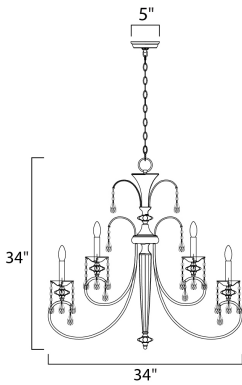

PRODUCT DESCRIPTION

Tradition with a twist, the Montgomery collection's Polished Nickel finish gleams with its curves and delicate arcs. Clear Glass and carefully cut crystals add sparkle. The pendant and semi-flush fixtures include a Blush fabric shade that diffuses the light and warms the glow.

MEASUREMENTS

DIMENSION : 34" W x 34" H
 CANOPY : 5" W x 1.2" H x 5" L
 HANGING WEIGHT : 42.24 lb

LAMPING

INPUT VOLTAGE : 120V
 LUMENS : 6,048 Rated
 BULB : 9 x 60W Incandescent E12 Candelabra , 540W Total
 BULB INCLUDED : (Not Included)
 DIMMABLE : Yes

FINISHES OPTION

 Polished Nickel

GLASS

Clear CL

MATERIAL

Metal, Crystal, Glass

RATINGS

cULus
 Dry Location