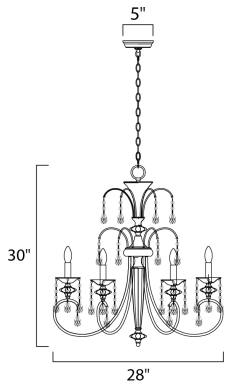

PRODUCT DESCRIPTION

Tradition with a twist, the Montgomery collection's Polished Nickel finish gleams with its curves and delicate arcs. Clear Glass and carefully cut crystals add sparkle. The pendant and semi-flush fixtures include a Blush fabric shade that diffuses the light and warms the glow.

MEASUREMENTS

DIMENSION : 28" W x 30" H
 CANOPY : 5" W x 1.2" H x 5" L
 HANGING WEIGHT : 11.44 lb

LAMPING

INPUT VOLTAGE : 120V
 LUMENS : 4,032 Rated
 BULB : 6 x 60W Incandescent E12 Candelabra , 360W Total
 BULB INCLUDED : (Not Included)
 DIMMABLE : Yes

FINISHES OPTION

 Polished Nickel

GLASS

Clear CL

MATERIAL

Metal, Crystal, Glass

RATINGS

cULus
 Dry Location