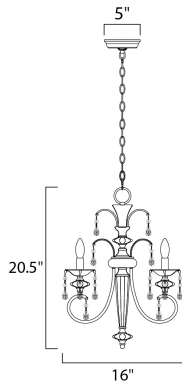

**PRODUCT DESCRIPTION**

Tradition with a twist, the Montgomery collection's Polished Nickel finish gleams with its curves and delicate arcs. Clear Glass and carefully cut crystals add sparkle. The pendant and semi-flush fixtures include a Blush fabric shade that diffuses the light and warms the glow.

**MEASUREMENTS**

DIMENSION : 16" W x 20.5" H  
 CANOPY : 5" W x 1.2" H x 5" L  
 HANGING WEIGHT : 4.62 lb

**LAMPING**

INPUT VOLTAGE : 120V  
 LUMENS : 2,016 Rated  
 BULB : 3 x 60W Incandescent E12 Candelabra , 180W Total  
 BULB INCLUDED : (Not Included)  
 DIMMABLE : Yes

**FINISHES OPTION**

 Polished Nickel

**GLASS**

Clear CL

**MATERIAL**

Metal, Crystal, Glass

**RATINGS**

cULus  
 Dry Location