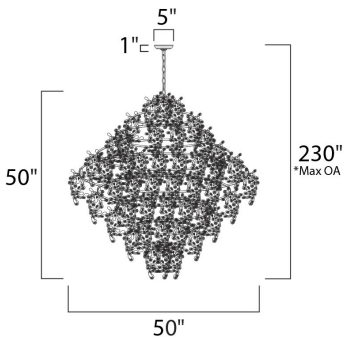

PRODUCT DESCRIPTION

The Comet collection's Polished Chrome and thousands of Beveled Glass Crystals creates countless reflective surfaces that delicately and boldly illuminate with its xenon light source.

*max overall height

MEASUREMENTS

- DIMENSION : 50" L x 50" W x 50" H
- MAX OAH : 125" OAH
- CANOPY : 5" W x 1" H x 5" L
- HANGING WEIGHT : 77.4 lb

LAMPING

- INPUT VOLTAGE : 120V
- LUMENS : 10,500 Rated
- BULB : 21 x 40W Xenon G9 , 840W Total
- BULB INCLUDED : (Included)
- DIMMABLE : Yes
- COLOR_TEMP : 2900K