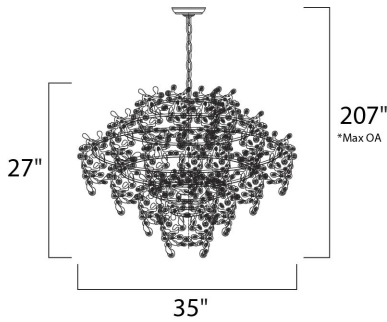

PRODUCT DESCRIPTION

The Comet collection's Polished Chrome and thousands of Beveled Glass Crystals creates countless reflective surfaces that delicately and boldly illuminate with its xenon light source.

*max overall height

MEASUREMENTS

- DIMENSION : 35" L x 35" W x 27" H
- MAX OAH : 207" OAH
- CANOPY : 5" W x 1" H x 5" L
- HANGING WEIGHT : 30.8 lb

LAMPING

- INPUT VOLTAGE : 120V
- LUMENS : 6,500 Rated
- BULB : 13 x 40W Xenon G9 , 520W Total
- BULB INCLUDED : (Included)
- DIMMABLE : Yes
- COLOR_TEMP : 2900K

FINISHES OPTION

GLASS

Beveled Crystal BC

MATERIAL

Stainless Steel + Crystal

RATINGS

cETLus
Dry Location

ADDITIONAL