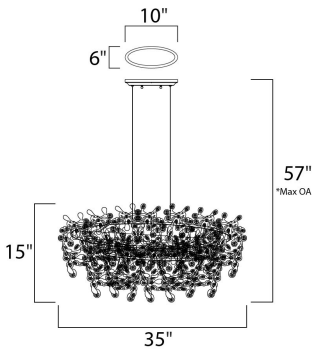

PRODUCT DESCRIPTION

The Comet collection's Polished Chrome and thousands of Beveled Glass Crystals creates countless reflective surfaces that delicately and boldly illuminate with its xenon light source.

*max overall height

MEASUREMENTS

DIMENSION : 35" L x 15.5" W x 15" H
 MAX OAH : 57" OAH
 CANOPY : 6" W x 1" H x 10" L
 HANGING WEIGHT : 31.9 lb

LAMPING

INPUT VOLTAGE : 120V
 LUMENS : 3,500 Rated
 BULB : 7 x 40W Xenon G9 , 280W Total
 BULB INCLUDED : (Included)
 DIMMABLE : Yes
 COLOR_TEMP : 2900K