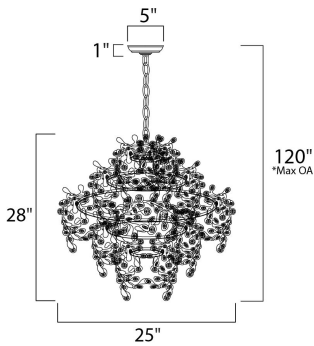

PRODUCT DESCRIPTION

The Comet collection's Polished Chrome and thousands of Beveled Glass Crystals creates countless reflective surfaces that delicately and boldly illuminate with its xenon light source.

*max overall height

MEASUREMENTS

DIMENSION : 25" L x 25" W x 28" H
 MAX OAH : 120" OAH
 CANOPY : 5" W x 1" H x 5" L
 HANGING WEIGHT : 18.7 lb

LAMPING

INPUT VOLTAGE : 120V
 LUMENS : 5,000 Rated
 BULB : 1 x 40W Xenon G9 , 400W Total
 BULB INCLUDED : (Included)
 DIMMABLE : Yes
 COLOR_TEMP : 2900K