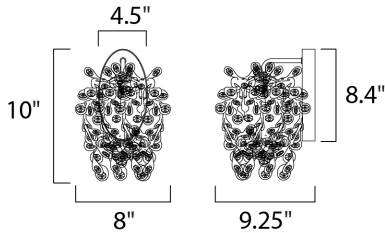

**MEASUREMENTS**

DIMENSION : 8" W x 10" H x 9.25" Ext  
 MAX OAH : 8.66" OAH 4.5" W x 8.4" H  
 HANGING WEIGHT : 2.24 lb

**LAMPING**

INPUT VOLTAGE : 120V  
 LUMENS : 500 Rated  
 BULB : 1 x 40W Xenon G9 , 40W Total  
 BULB INCLUDED : (Included)  
 DIMMABLE : Yes  
 COLOR\_TEMP : 2900K