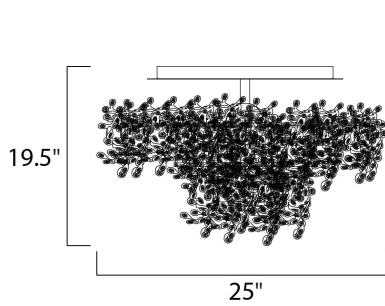

MEASUREMENTS

DIMENSION : 25" L x 25" W x 19.5" H
 MAX OAH : 18.9" OAH
 HANGING WEIGHT : 14.3 lb

LAMPING

INPUT VOLTAGE : 120V
 LUMENS : 3,500 Rated
 BULB : 7 x 40W Xenon G9 , 280W Total
 BULB INCLUDED : (Included)
 DIMMABLE : Yes
 COLOR_TEMP : 2900K