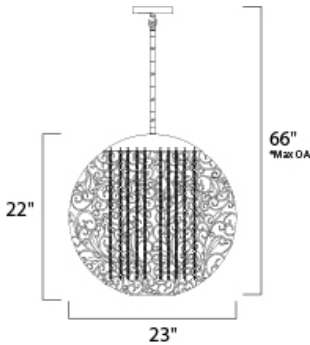

*max overall height of fixture

MEASUREMENTS

- DIMENSION : 23" L x 23" W x 22" H
- MAX OAH : 66" OAH
- CANOPY : 6" W x 0.75" H x 6" L
- HANGING WEIGHT : 22.92 lb

LAMPING

- INPUT VOLTAGE : 120V
- LUMENS : 6,750 Rated
- BULB : 9 x 40W Xenon G9 , 360W Total
- BULB INCLUDED : (Included)
- DIMMABLE : Yes
- COLOR_TEMP : 2900K