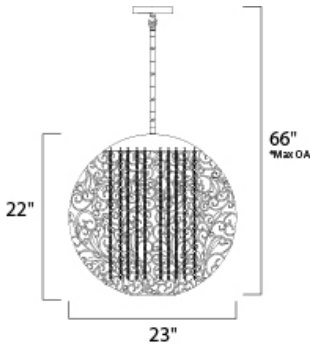

*max overall height of fixture

MEASUREMENTS

DIMENSION : 23" L x 23" W x 22" H
 MAX OAH : 66" OAH
 HANGING WEIGHT : 22.93 lb

LAMPING

INPUT VOLTAGE : 120V
 LUMENS : 6,750 Rated
 BULB : 9 x 40W Xenon G9 , 360W Total
 BULB INCLUDED : (Included)
 DIMMABLE : Yes
 COLOR_TEMP : 2900K