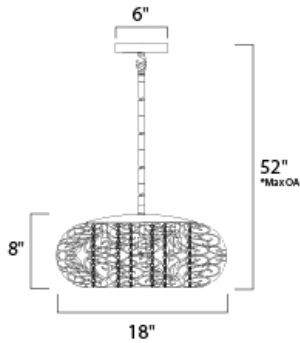

*max overall height of fixture

MEASUREMENTS

- DIMENSION : 18" L x 18" W x 8" H
- MAX OAH : 52" OAH
- CANOPY : 6" W x 1" H x 6" L
- HANGING WEIGHT : 9.25 lb

LAMPING

- INPUT VOLTAGE : 120V
- LUMENS : 5,250 Rated
- BULB : 7 x 40W Xenon G9 , 280W Total
- BULB INCLUDED : (Included)
- DIMMABLE : Yes
- COLOR_TEMP : 2900K