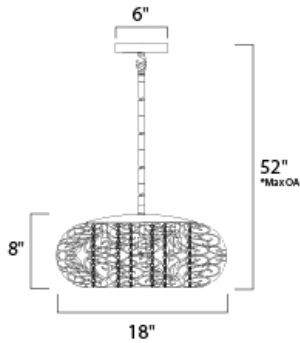

*max overall height of fixture

MEASUREMENTS

- DIMENSION : 18" L x 18" W x 8" H
- MAX OAH : 52" OAH
- CANOPY : 6" W x 0.75" H
- HANGING WEIGHT : 9.26 lb

LAMPING

- INPUT VOLTAGE : 120V
- LUMENS : 5,250 Rated
- BULB : 7 x 40W Xenon G9 , 280W Total
- BULB INCLUDED : (Included)
- DIMMABLE : Yes
- COLOR_TEMP : 2900K