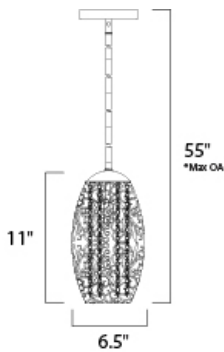

PRODUCT DESCRIPTION

The Arabesque collection's intricate patterns are formed in metal and finished in Golden Silver. Strands of crystal beads add sparkle as they shimmer through the Xenon lamps. Unique oval-shaped pendants add a touch of class to any room.

*max overall height of fixture

MEASUREMENTS

- DIMENSION : 6.5" L x 6.5" W x 11" H
- MAX OAH : 55" OAH
- CANOPY : 6" W x 0.75" H x 6" L
- HANGING WEIGHT : 4.41 lb

LAMPING

- INPUT VOLTAGE : 120V
- LUMENS : 750 Rated
- BULB : 1 x 40W Xenon G9 , 40W Total
- BULB INCLUDED : (Included)
- DIMMABLE : Yes
- COLOR_TEMP : 2900K