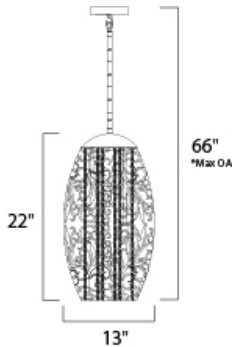

\*max overall height of fixture

**MEASUREMENTS**

DIMENSION : 13" L x 13" W x 22" H  
 MAX OAH : 66" OAH  
 HANGING WEIGHT : 12.78 lb

**LAMPING**

INPUT VOLTAGE : 120V  
 LUMENS : 4,500 Rated  
 BULB : 6 x 40W Xenon G9 , 240W Total  
 BULB INCLUDED : (Included)  
 DIMMABLE : Yes  
 COLOR\_TEMP : 2900K