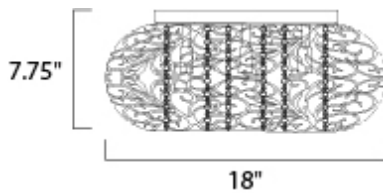

MEASUREMENTS

DIMENSION : 18" L x 18" W x 7.75" H
 CANOPY : 11.8" W x 0.75" H x 11.8" L
 HANGING WEIGHT : 9.25 lb

LAMPING

INPUT VOLTAGE : 120V
 LUMENS : 5,250 Rated
 BULB : 7 x 40W Xenon G9 , 280W Total
 BULB INCLUDED : (Included)
 DIMMABLE : Yes
 COLOR_TEMP : 2900K