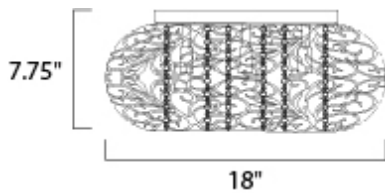

MEASUREMENTS

DIMENSION : 18" L x 18" W x 7.75" H
 HANGING WEIGHT : 9.26 lb

LAMPING

INPUT VOLTAGE : 120V
 LUMENS : 5,250 Rated
 BULB : 7 x 40W Xenon G9 , 280W Total
 BULB INCLUDED : (Included)
 DIMMABLE : Yes
 COLOR_TEMP : 2900K