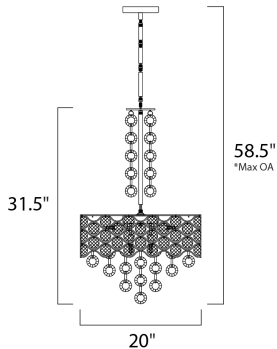

PRODUCT DESCRIPTION

Chains of faceted crystal rings are linked together by Polished Chrome jewelry bands that cascade from the top and through the fixture. The exterior shade of wave-like metal encases multi-faceted Beveled Crystal jewels, which sparkle from the light of the Xenon lamps included with each fixture.

*max overall height of fixture

MEASUREMENTS

DIMENSION : 20" W x 31.5" H
 MAX OAH : 58.5" OAH
 HANGING WEIGHT : 22 lb

LAMPING

INPUT VOLTAGE : 120V
 LUMENS : 0 Rated
 BULB : 8 x 40W Xenon G9 , 320W Total
 BULB INCLUDED : (Included)
 DIMMABLE : Yes