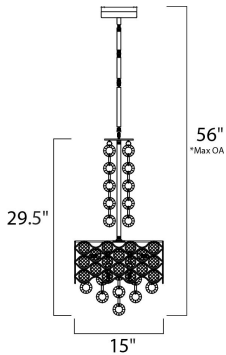

PRODUCT DESCRIPTION

Chains of faceted crystal rings are linked together by Polished Chrome jewelry bands that cascade from the top and through the fixture. The exterior shade of wave-like metal encases multi-faceted Beveled Crystal jewels, which sparkle from the light of the Xenon lamps included with each fixture.

*max overall height

MEASUREMENTS

- DIMENSION : 15" W x 29.5" H
- MAX OAH : 56" OAH
- HANGING WEIGHT : 15.4 lb

LAMPING

- INPUT VOLTAGE : 120V
- LUMENS : 0 Rated
- BULB : 6 x 40W Xenon G9 , 240W Total
- BULB INCLUDED : (Included)
- DIMMABLE : Yes