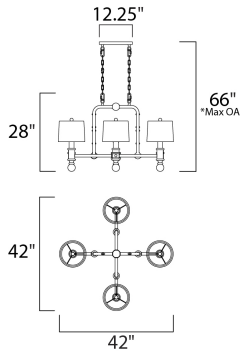

*max overall height

MEASUREMENTS

- DIMENSION : 42" L x 42" W x 28" H
- MAX OAH : 66" OAH
- CANOPY : 4.75" W x 1" H x 12.25" L
- HANGING WEIGHT : 51.7 lb

LAMPING

- INPUT VOLTAGE : 120V
- LUMENS : 2,600 Rated
- BULB : 4 x 60W Incandescent E26 Medium , 240W Total
- BULB INCLUDED : (Not Included)
- DIMMABLE : Yes