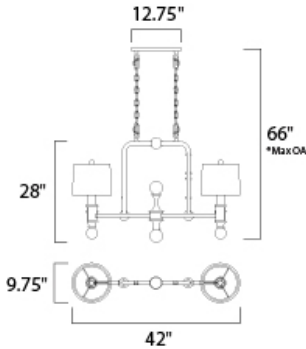

*max overall height of fixture

MEASUREMENTS

- DIMENSION : 42" L x 9.75" W x 28" H
- MAX OAH : 66" OAH
- CANOPY : 4.75" W x 1" H x 12.25" L
- HANGING WEIGHT : 33 lb

LAMPING

- INPUT VOLTAGE : 120V
- LUMENS : 1,300 Rated
- BULB : 2 x 60W Incandescent E26 Medium , 120W Total
- BULB INCLUDED : (Not Included)
- DIMMABLE : Yes