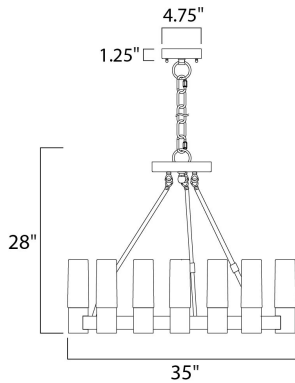

ADDITIONAL

OPERATING TEMPERATURE:
-20°C (-4°F), 40°C (104°F)

MEASUREMENTS

DIMENSION : 35" L x 35" W x 28" H
 MAX OAH : 36" OAH
 CANOPY : 4.75" W x 1.25" H x 4.75" L
 HANGING WEIGHT : 24.5 lb

LAMPING

INPUT VOLTAGE : 120V
 LUMENS : 0 Rated
 BULB : 12 x 40W Incandescent E12 Candelabra , 480W Total
 BULB INCLUDED : (Not Included)
 DIMMABLE : Yes