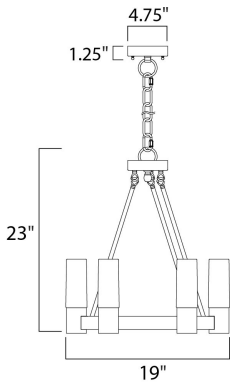

MEASUREMENTS

DIMENSION : 19" L x 19" W x 23" H
 CANOPY : 4.75" W x 1.25" H x 4.75" L
 HANGING WEIGHT : 12.1 lb

LAMPING

INPUT VOLTAGE : 120V
 LUMENS : 0 Rated
 BULB : 6 x 40W Incandescent CA , 240W Total
 BULB INCLUDED : (Not Included)
 DIMMABLE :