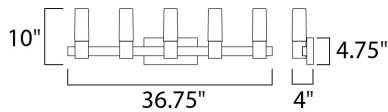

MEASUREMENTS

DIMENSION : 36.75" W x 10" H x 4" Ext
 BACK PLATE : 9.5" W x 4.75" H x 7.56" HCO
 HANGING WEIGHT : 7.7 lb

LAMPING

INPUT VOLTAGE : 120V
 LUMENS : 0 Rated
 BULB : 5 x 40W Incandescent E12 Candelabra , 200W Total
 BULB INCLUDED : (Not Included)
 DIMMABLE : Yes