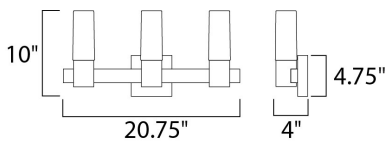

**MEASUREMENTS**

DIMENSION : 20.75" W x 10" H x 4" Ext  
 BACK PLATE : 4.75" W x 4.75" H x 7.58" HCO  
 HANGING WEIGHT : 4.4 lb

**LAMPING**

INPUT VOLTAGE : 120V  
 LUMENS : 0 Rated  
 BULB : 3 x 40W Incandescent E12 Candelabra , 120W Total  
 BULB INCLUDED : (Not Included)  
 DIMMABLE : Yes