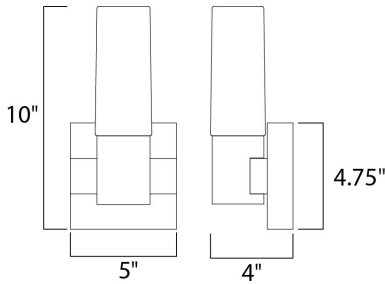

**MEASUREMENTS**

DIMENSION : 5" W x 10" H x 4" Ext  
 MAX OAH : 4.75" W x 4.75" H  
 HANGING WEIGHT : 2 lb

**LAMPING**

INPUT VOLTAGE : 120V  
 LUMENS : 0 Rated  
 BULB : 1 x 40W Incandescent E12 Candelabra , 40W Total  
 BULB INCLUDED : (Not Included)  
 DIMMABLE : Yes