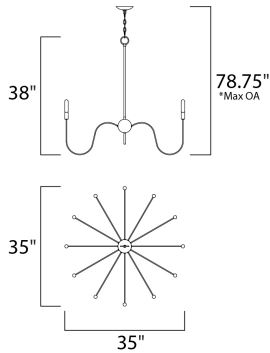

*max overall height

MEASUREMENTS

DIMENSION : 35" L x 35" W x 38" H
 MAX OAH : 78.75" OAH
 CANOPY : 5" W x 1" H x 5" L
 HANGING WEIGHT : 13.5 lb

LAMPING

LUMENS : 4,800 Rated
 BULB : 12 x 40W Incandescent E12 Candelabra , 480W Total
 BULB INCLUDED : (Not Included)
 DIMMABLE : Yes