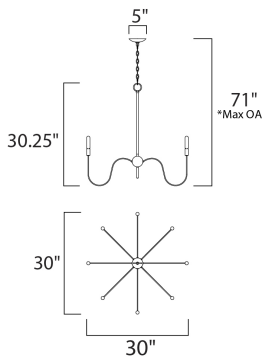

**FINISHES OPTION**

**MATERIAL**

Steel

**RATINGS**

cULus  
Dry Location

**ADDITIONAL**

ADJUSTABLE  
OPERATING TEMPERATURE:  
-20°C (-4°F), 40°C (104°F)

**MEASUREMENTS**

- DIMENSION : 30" L x 30" W x 30.25" H
- MAX OAH : 71" OAH
- CANOPY : 5" W x 1" H x 5" L
- HANGING WEIGHT : 9.8 lb

**LAMPING**

- LUMENS : 3,200 Rated
- BULB : 8 x 40W Incandescent E12 Candelabra , 320W Total
- BULB INCLUDED : (Not Included)
- DIMMABLE : Yes